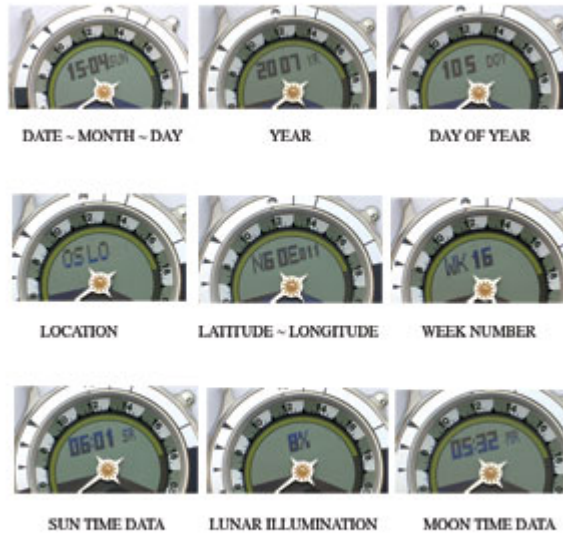

Some of the digital display read-outs.

BACK LIGHT

Push **B** once to turn back light on for 3 seconds. When setting the watch at night, push **B** frequently to keep the backlight on. To use backlight during time data review, push **B**.

TURNING DIGITAL TIME OFF

Push **B** twice to turn digital time display off. This will render a display that relates the 24 hour solunar hand and the 24 hour inner dial, to the daily rhythms of the sun and the moon. Pushing any button will restore the digital time display.

FINDING SOUTH

On a sunny day the watch can be used as a makeshift compass. Rotate the bezel until the sunstone falls at solar high noon, halfway between sunrise and sunset. Then point the hand towards the sun and the sunstone will point to the South. At high latitudes this feature becomes less accurate.

RESTARTING THE WATCH

The watch can be restarted by pushing all 4 buttons at once, which will cancel all previous settings, sound alarm, flash display, turn back light on and then start running time from 01-01-2006 with Los Angeles as HOME and Paris as AWAY. Location and time must be reset.

How to set the outer LCD ring

Push **M** 4 times until **SET RING** displays, then push **S** to review choices and **L** to lock selection. The choices are:

MR/MS = LCD ring will show times for moon up/down and moon rise/set for location displayed.