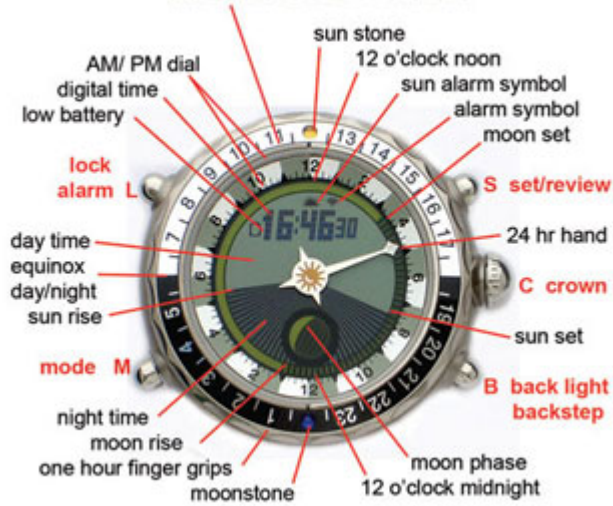

Instruction Manual

yes

4.0

Ana-digit 24 hour Solunar Movement

zulu - inca - kundalini - cozmo

Welcome to the Ownership of a YES Watch.

YES is a complex time machine
and offers layers of time not usually found in a wristwatch.
Solar time, lunar time, digital time and military time,
along with many other features,
are all packed into one time piece.
In order to get the most out of your watch,
we strongly recommend reading this manual.

www.yeswatch.com

Copyright Wild Seed Inc. 2006

24 HOUR BEZEL

SOLUNAR BEZEL

SYMBOL BEZEL

Basic Button Functions

M - The **M**ode button is used to cycle through these modes:
SHOWING TIME (for HOME / AWAY locations)
SET HOME > SET AWAY > SET TIME
SETLCD RING > STOPWATCH > TIMER
S/M CALC > PET COUNTDOWN

24-HOUR TIME

The 24-hour solunar hand, which tracks the sun's and moon's path across the sky, points to time on the inner 24-hour dial. Noon on top, midnight on bottom. Every other hour is shaded and (15), 30 and (45) minute intervals are indicated.