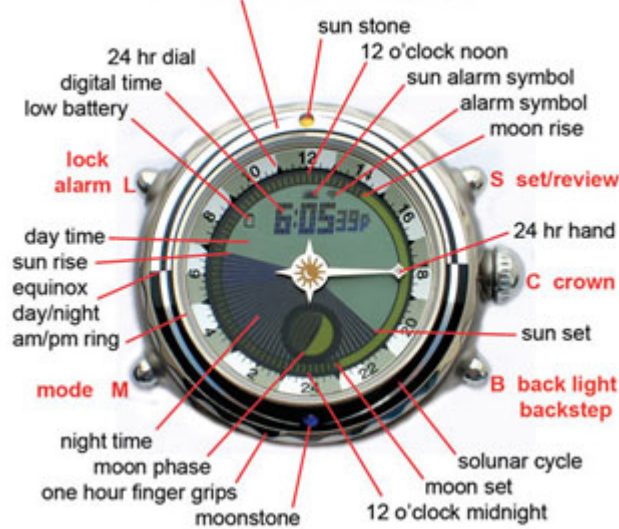

Instruction Manual

yes

4.0

Ana-digit 24 hour Solunar Movement

zulu - inca - kundalini - cozmo

Welcome to the Ownership of a YES Watch.

YES is a complex time machine
and offers layers of time not usually found in a wristwatch.
Solar time, lunar time, digital time and military time,
along with many other features,
are all packed into one time piece.
In order to get the most out of your watch,
we strongly recommend reading this manual.

www.yeswatch.com

Copyright Wild Seed Inc. 2006

24 HOUR BEZEL

SOLUNAR BEZEL

SYMBOL BEZEL

Basic Button Functions

M - The **M**ode button is used to cycle through these modes:
SHOWING TIME (for HOME / AWAY locations)
SET HOME > SET AWAY > SET TIME
SETLCD RING > STOPWATCH > TIMER
S/M CALC > PET COUNTDOWN

24-HOUR TIME

The 24-hour solunar hand, which tracks the sun's and moon's path across the sky, points to time on the inner 24-hour dial. Noon on top, midnight on bottom. Every other hour is shaded and (15), 30 and (45) minute intervals are indicated.